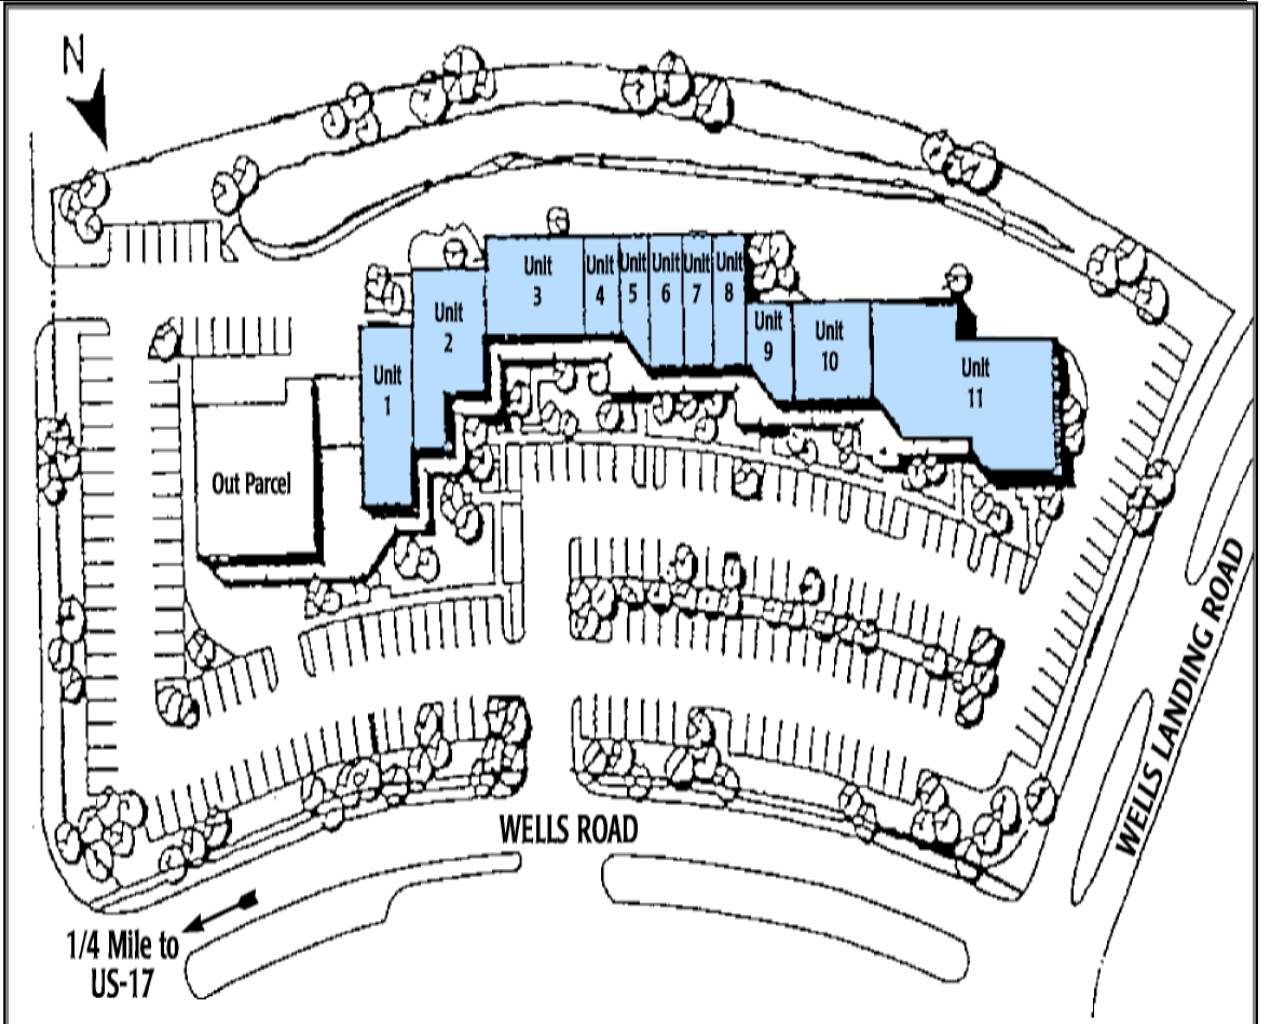

SHOPPES OF WELLS LANDING

550 Wells Road
Orange Park, FL 32073

SPACE AVAILABLE

The Shoppes of Wells Landing is a 22,296 SF Shopping Center located on Wells Road near the intersection of US 17 and I-295 in Orange Park, FL.

SHOPPES OF WELLS LANDING

550 Wells Road
Orange Park, FL 32073

TENANT ROSTER

<u>SPACE</u>	<u>TENANT</u>	<u>Sq.Ft.</u>
1	The Loop Restaurant	2,813
2	Independent Bank	2,153
3	Brooks Physical Therapy	4,282
4	Brooks Physical Therapy	1,012
5	LDI Printing	1,055
6	Sunbelt Credit	1,211
7	Nicholas Financial	1,200
8	AVAILABLE	1,220
9	NE FL Realtor Association	986
10	Pictures in the Scrapbook	2,305
11	Family Medical Care	7,059